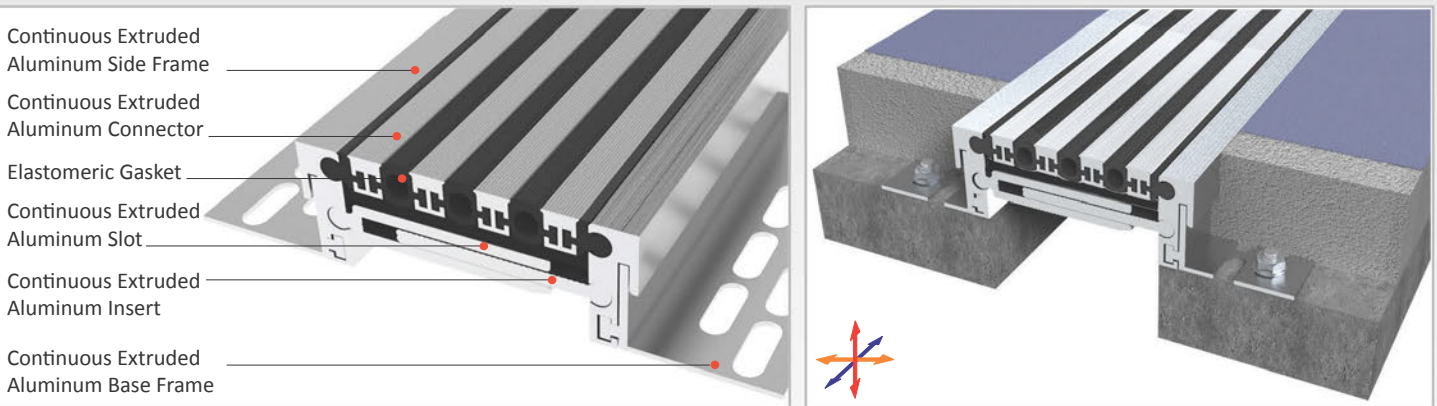

AS A226 flush mounted profiles can easily be applied to all types of floors and load bearing capacities are designed for heavy vehicles, cars or pedestrians depending on the gap inquired. Adjustable interlocking profile and gasket configuration makes it available for very large openings and enables to meet displacements in 3 directions. If inquired, AS A226 can be applied with wall type AS A126 and this dual application brings in a decorative aspect. Profiles are delivered factory-assembled.

- Application Areas** : Indoor & Outdoor / Floor
- Ideal for** : Factories, Warehouses, Car Parks, Shopping Malls, Airports, Residences, Hospitals, Hotels, Public & Commercial Buildings etc.
- Material** : Mill Finish Aluminum (Anodizing optional), TPE Gasket
- Aluminum Alloy** : 6063 AA-USA / EN AW 6063
- Optional Supplies** : Fire Barrier, Waterproof EPDM membrane

FLOOR

* Visuals are representative and the profile configuration may differ depending on the characteristics requested.

GASKET COLORS: **BLACK** GREY BEIGE Custom Colors available.

LOCATION	MODEL	GAP (Fb) mm	HEIGHT (H) MM	OVERALL WIDTH (B) mm	VISIBLE WIDTH (S) mm	MOVEMENT (W) mm	LOAD CAPACITY	STANDARD LENGTH (mt)
Floor to Floor	AS A226-035	35	43 / 58 / 68 / 88	135	48	± 2	70 kN 300 kN	3
	AS A226-050	50	43 / 58 / 68 / 88	158	70	± 4	35 kN 120 kN	3
	AS A226-080	80	43 / 58 / 68 / 88	180	92	± 6	25 kN 60 kN	3
	AS A226-100	100	43 / 58 / 68 / 88	200	112	± 8		3
	AS A226-120	120	43 / 58 / 68 / 88	220	133	± 10		3
	AS A226-140	140	43 / 58 / 68 / 88	240	153	± 12		3
	AS A226-160	160	43 / 58 / 68 / 88	268	180	± 14		3
	AS A226-180	180	43 / 58 / 68 / 88	280	193	± 16		3
	AS A226-200	200	43 / 58 / 68 / 88	305	218	± 18		3