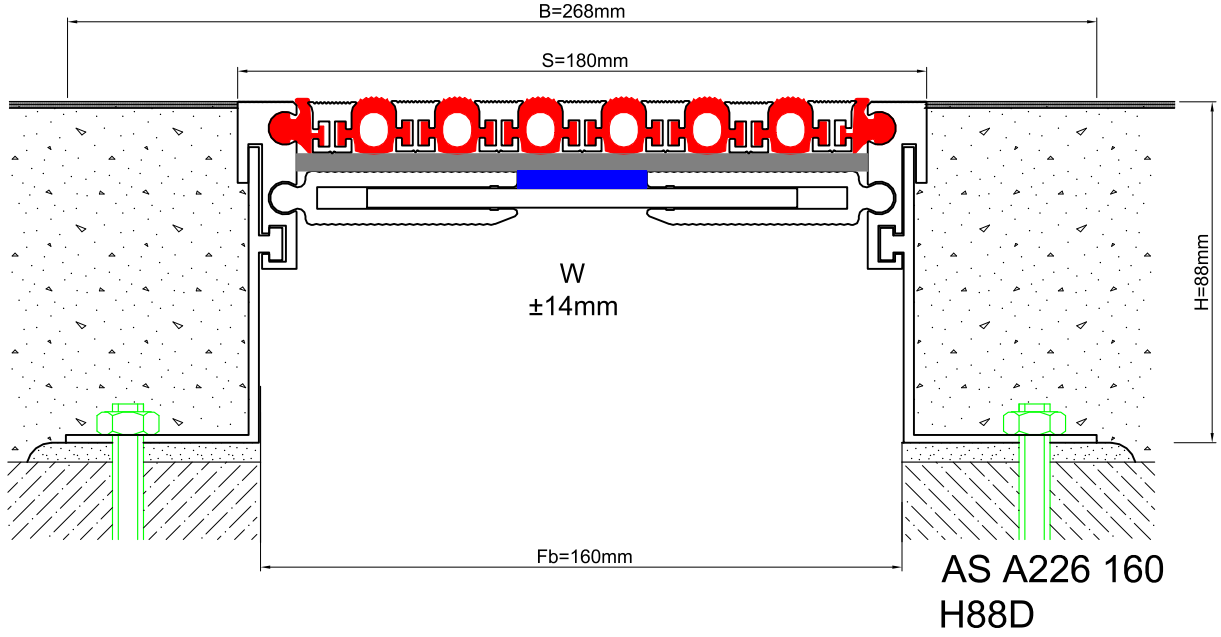

AS A226 flush mounted profiles can easily be applied to all types of floors and load bearing capacities are designed for heavy vehicles, cars or pedestrians depending on the gap inquired. Adjustable interlocking profile and gasket configuration makes it available for very large openings and enables to meet displacements in 3 directions. If inquired, AS A226 can be applied with wall type AS A126 and this dual application brings in a decorative aspect. Profiles are delivered factory-assembled.

FLOOR

* Visuals are representative and the profile configuration may differ depending on the characteristics requested.

GASKET COLORS: **BLACK** GREY BEIGE Custom Colors available.

LOCATION	MODEL	GAP (Fb) mm	HEIGHT (H) MM	OVERALL WIDTH (B) mm	VISIBLE WIDTH (S) mm	MOVEMENT (W) mm	LOAD CAPACITY	STANDARD LENGTH (mt)
Floor to Floor	AS A226-035	35	43 / 58 / 68 / 88	135	48	± 2	70 kN 300 kN	3
	AS A226-050	50	43 / 58 / 68 / 88	158	70	± 4	35 kN 120 kN	3
	AS A226-080	80	43 / 58 / 68 / 88	180	92	± 6	25 kN 60 kN	3
	AS A226-100	100	43 / 58 / 68 / 88	200	112	± 8		3
	AS A226-120	120	43 / 58 / 68 / 88	220	133	± 10		3
	AS A226-140	140	43 / 58 / 68 / 88	240	153	± 12		3
	AS A226-160	160	43 / 58 / 68 / 88	268	180	± 14		3
	AS A226-180	180	43 / 58 / 68 / 88	280	193	± 16		3
	AS A226-200	200	43 / 58 / 68 / 88	305	218	± 18		3

Note: Please ask for different sizes

Profil No Profile Number	AS A226 160	AS A226 160K
Fb (mm)	160	160
H (mm) yaklaşık approx.	88	88
W± (mm) yaklaşık approx.	±14	±14
Renk Color	Alüminyum: Natürel, Fitiller: Siyah, gri, diğer Aluminum: Natural, Inserts: Black, grey, others	
Malzeme Material	Alüminyum, TPE Termoplastik Elastomer Aluminum, TPE Thermoplastic Elastomer	
Standart Uzunluk (m) Standart Length (m)	3	
Yükleme Kapasitesi Load-bearing Capacity	