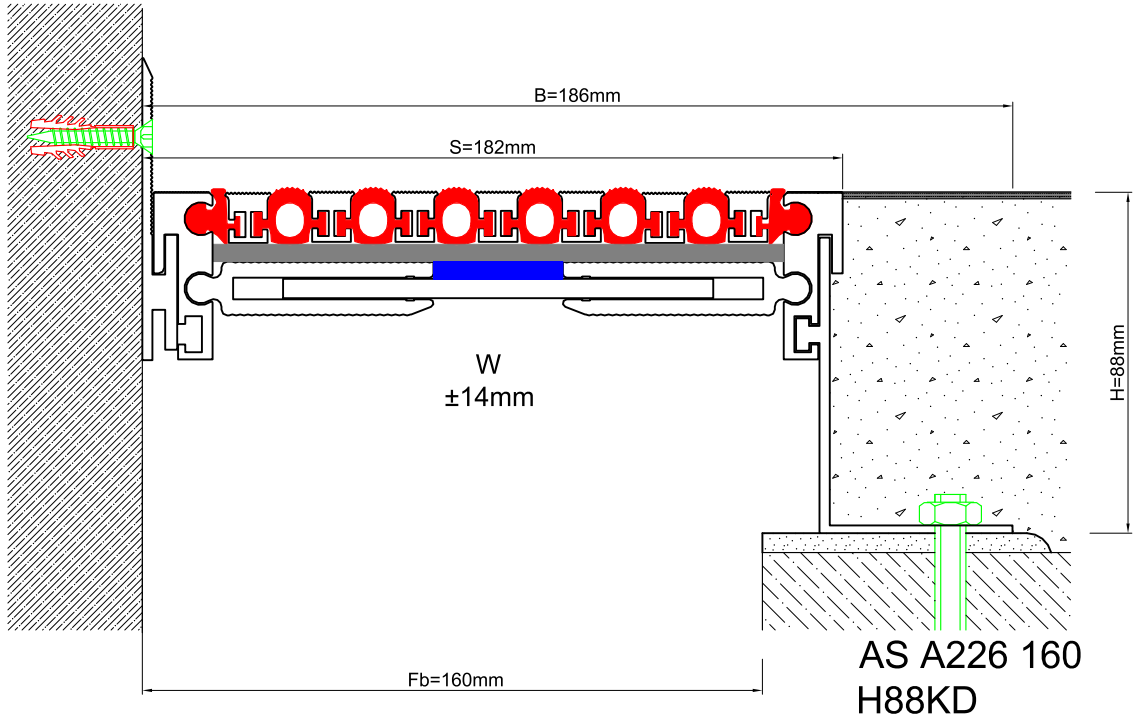

AS A226 flush mounted profiles can easily be applied to all types of floors and load bearing capacities are designed for heavy vehicles, cars or pedestrians depending on the gap inquired. Adjustable interlocking profile and gasket configuration makes it available for very large openings and enables to meet displacements in 3 directions. If inquired, AS A226 can be applied with wall type AS A126 and this dual application brings in a decorative aspect. Profiles are delivered factory-assembled.

FLOOR

* Visuals are representative and the profile configuration may differ depending on the characteristics requested.

GASKET COLORS: **BLACK** GREY BEIGE Custom Colors available.

LOCATION	MODEL	GAP (Fb) mm	HEIGHT (H) MM	OVERALL WIDTH (B) mm	VISIBLE WIDTH (S) mm	MOVEMENT (W) mm	LOAD CAPACITY	STANDARD LENGTH (mt)
Floor to Floor	AS A226-035	35	43 / 58 / 68 / 88	135	48	± 2	70 kN 300 kN	3
	AS A226-050	50	43 / 58 / 68 / 88	158	70	± 4	35 kN 120 kN	3
	AS A226-080	80	43 / 58 / 68 / 88	180	92	± 6	25 kN 60 kN	3
	AS A226-100	100	43 / 58 / 68 / 88	200	112	± 8		3
	AS A226-120	120	43 / 58 / 68 / 88	220	133	± 10		3
	AS A226-140	140	43 / 58 / 68 / 88	240	153	± 12		3
	AS A226-160	160	43 / 58 / 68 / 88	268	180	± 14		3
	AS A226-180	180	43 / 58 / 68 / 88	280	193	± 16		3
	AS A226-200	200	43 / 58 / 68 / 88	305	218	± 18		3

Note: Please ask for different sizes

Profil No Profile Number	AS A226 160	AS A226 160K
Fb (mm)	160	160
H (mm) yaklaşık approx.	88	88
W± (mm) yaklaşık approx.	±14	±14
Renk Color	Alüminyum: Natürel, Fitiller: Siyah, gri, diğer Aluminum: Natural, Inserts: Black, grey, others	
Malzeme Material	Alüminyum, TPE Termoplastik Elastomer Aluminum, TPE Thermoplastic Elastomer	
Standart Uzunluk (m) Standart Length (m)	3	
Yükleme Kapasitesi Load-bearing Capacity	