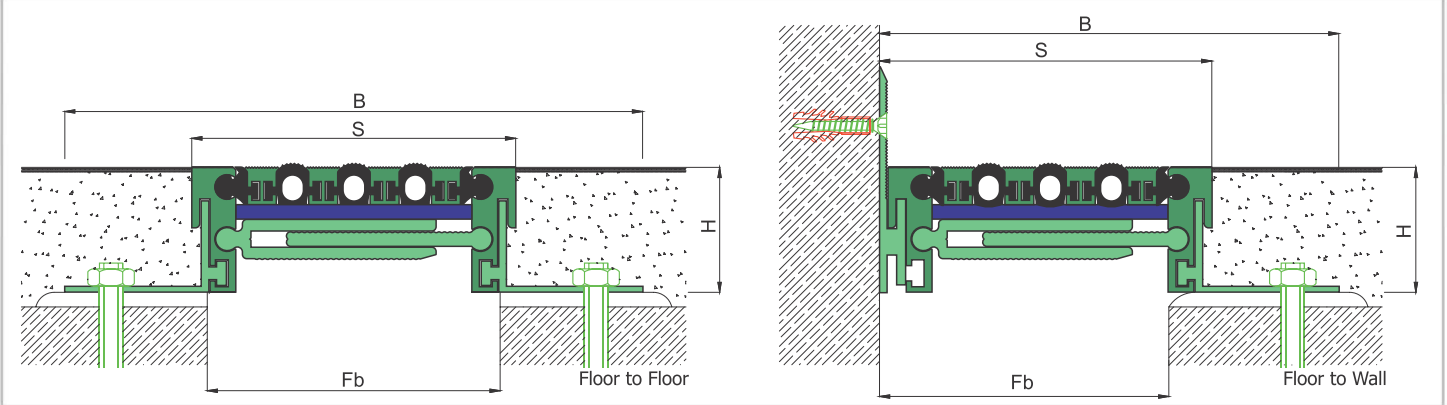

AS A226 flush mounted profiles can easily be applied to all types of floors and load bearing capacities are designed for heavy vehicles, cars or pedestrians depending on the gap inquired. Adjustable interlocking profile and gasket configuration makes it available for very large openings and enables to meet displacements in 3 directions. If inquired, AS A226 can be applied with wall type AS A126 and this dual application brings in a decorative aspect. Profiles are delivered factory-assembled.

FLOOR

* Visuals are representative and the profile configuration may differ depending on the characteristics requested.

GASKET COLORS: **BLACK** GREY BEIGE Custom Colors available.

LOCATION	MODEL	GAP (Fb) mm	HEIGHT (H) MM	OVERALL WIDTH (B) mm	VISIBLE WIDTH (S) mm	MOVEMENT (W) mm	LOAD CAPACITY	STANDARD LENGTH (mt)
Floor to Floor	AS A226-035	35	43 / 58 / 68 / 88	135	48	± 2	70 kN 300 kN	3
	AS A226-050	50	43 / 58 / 68 / 88	158	70	± 4	35 kN 120 kN	3
	AS A226-080	80	43 / 58 / 68 / 88	180	92	± 6	25 kN 60 kN	3
	AS A226-100	100	43 / 58 / 68 / 88	200	112	± 8		3
	AS A226-120	120	43 / 58 / 68 / 88	220	133	± 10		3
	AS A226-140	140	43 / 58 / 68 / 88	240	153	± 12		3
	AS A226-160	160	43 / 58 / 68 / 88	268	180	± 14		3
	AS A226-180	180	43 / 58 / 68 / 88	280	193	± 16		3
	AS A226-200	200	43 / 58 / 68 / 88	305	218	± 18		3

Note: Please ask for different sizes

Profil No Profile Number	AS A226 160	AS A226 160K
Fb (mm)	160	160
H (mm) yaklaşık approx.	88	88
W± (mm) yaklaşık approx.	±14	±14
Renk Color	Alüminyum: Natürel, Fitiller: Siyah, gri, diğer Aluminum: Natural, Inserts: Black, grey, others	
Malzeme Material	Alüminyum, TPE Termoplastik Elastomer Aluminum, TPE Thermoplastic Elastomer	
Standart Uzunluk (m) Standart Length (m)	3	
Yükleme Kapasitesi Load-bearing Capacity	